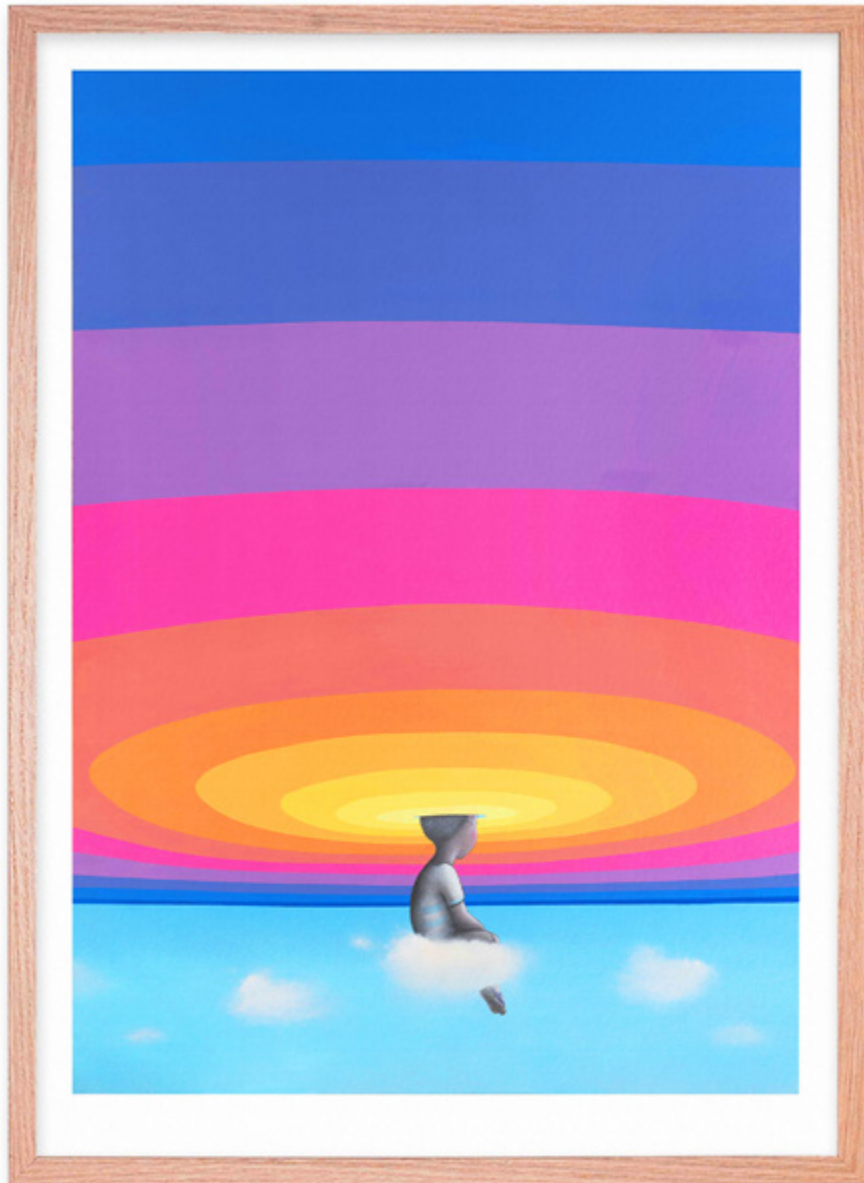

Seth - Above The Clouds Print
(Looking to the future)

Giclée print, 202450 x 70 cm
pencil signed & numbered by Seth
Edition of 100
€250-