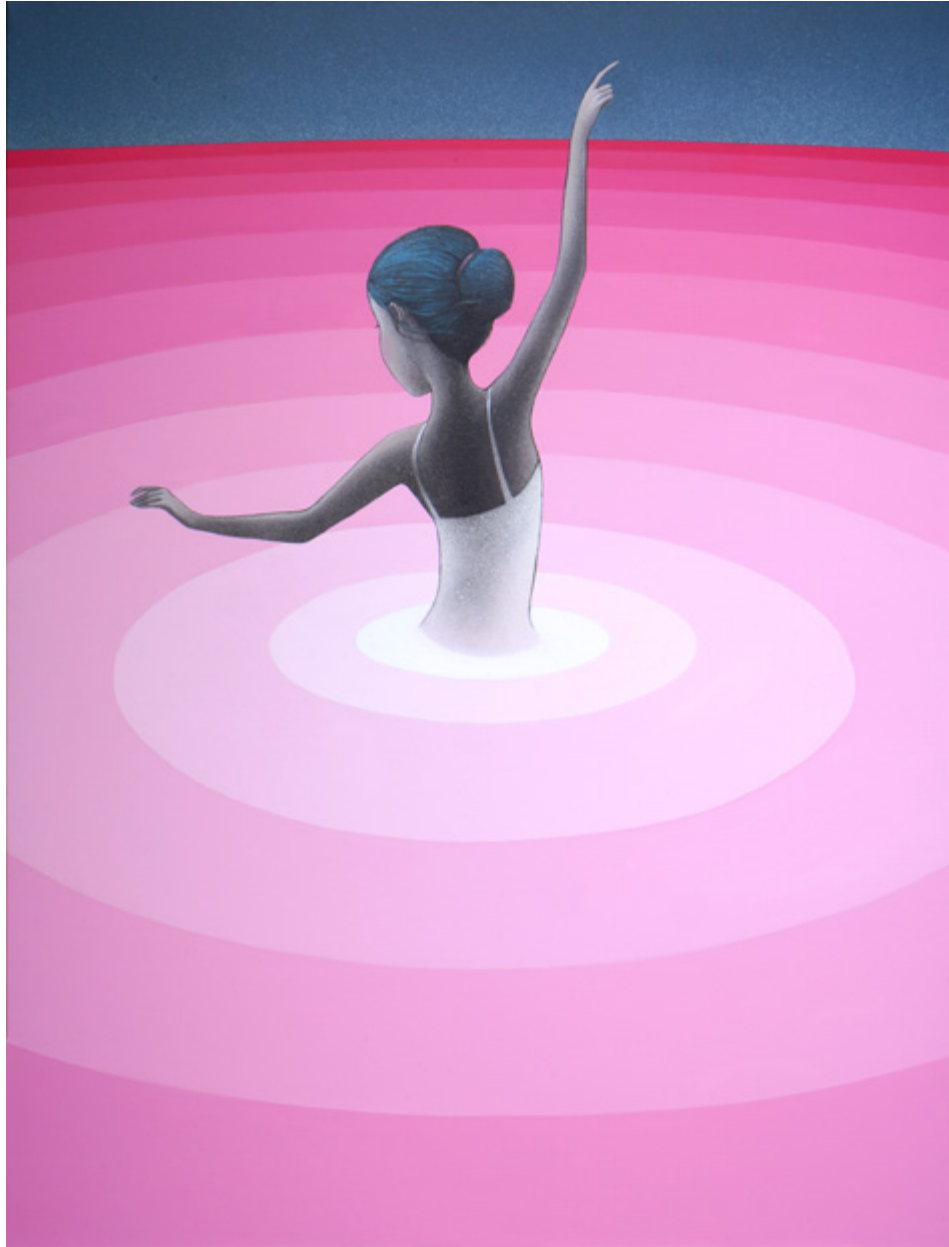

СТРААТ

Seth - Spinning Ballet

Acrylic and spray paint on canvas, 2024

Solid wood tray frame

116 cm x 89 cm x 4 cm

47 x 35 x 1.5 inches

€10,700-